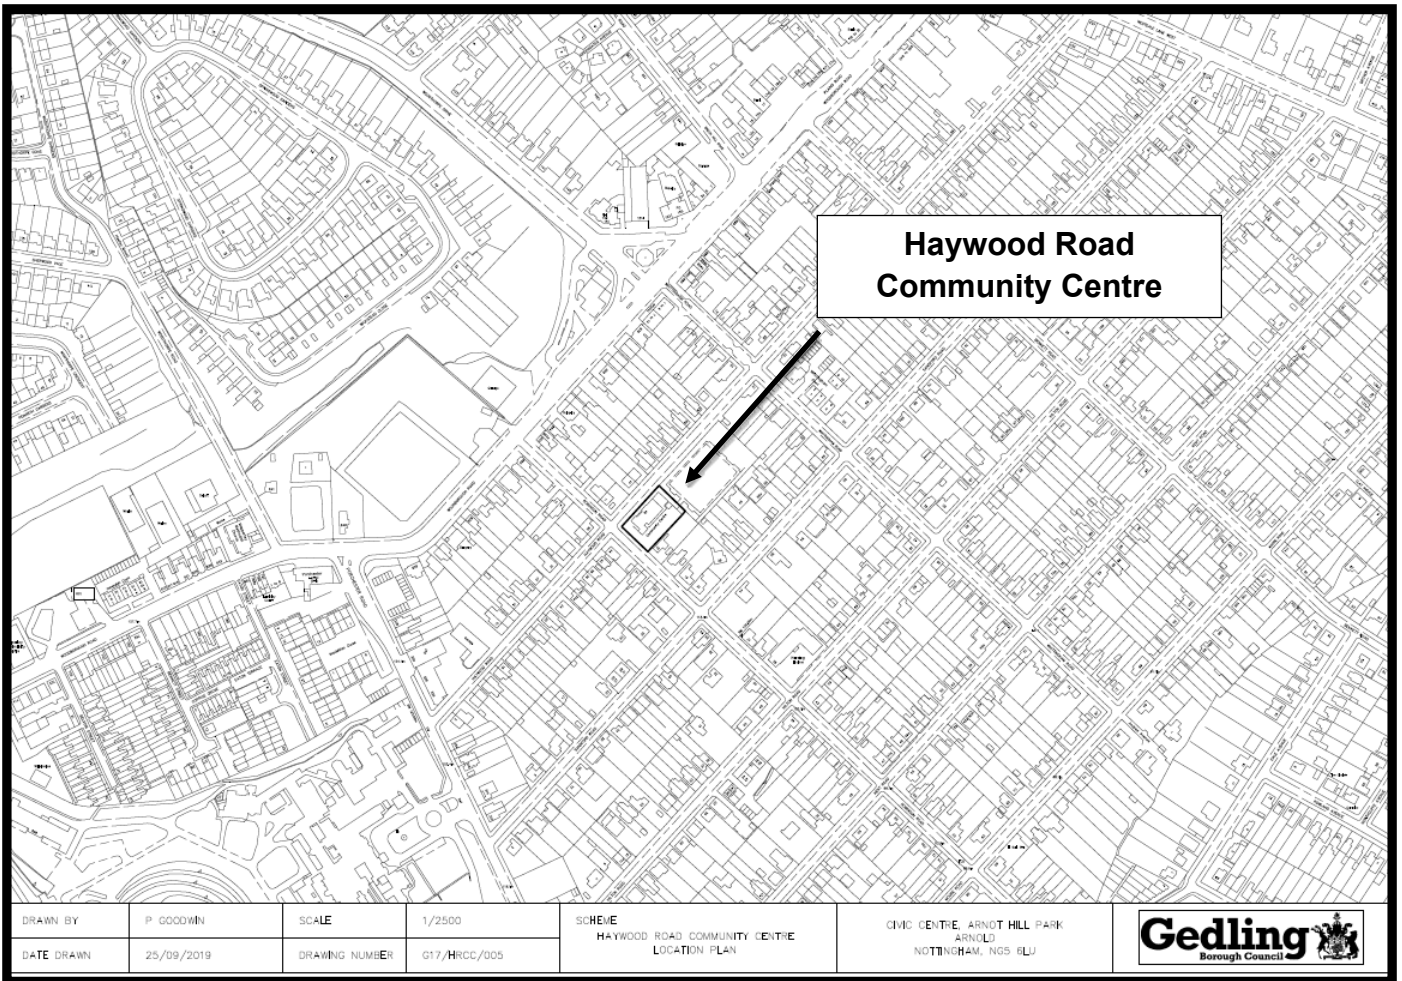

Appendix C: Haywood Road Community Centre Photo and Location Plan

**Haywood Road
Community Centre**

DRAWN BY	P. GOODWIN	SCALE	1/2500	SCHEME HAYWOOD ROAD COMMUNITY CENTRE LOCATION PLAN	CIVIC CENTRE, ARNOT HILL PARK ARNOLD NOTTINGHAM, NG5 6LU	
DATE DRAWN	25/09/2019	DRAWING NUMBER	G17/HRCC/005			